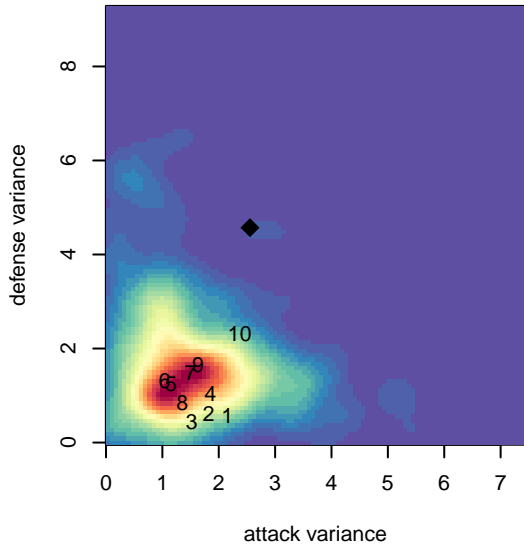

SSC Shadow Elite Sennott G02

Spokane SC Shadow
 Spokane Valley, WA
 G02 total strength=277
 attack=0.22 defense=0.12
 fall league = NWL U12
 spr league = Spr NWL U12

alt names used:
 SSC SHADOW ELITE SELECT G02-SENNOTT
 GU12 SSC SHADOW ELITE-SENNOTT
 Shadow Select Elite-Sennott
 Spokane Elite - Sennott
 SSC SHADOW ELITE-SENNOTT

Venues played:
 2014 Olivia Chaffin GU12
 2014 Les Schwab NW Cup U12 Silver U12
 2014 Pend Oreille Cup GU12 9v9
 2014 NWL U12
 2014 Spr NWL U12

**attack and defense variance (black dot)
relative to other teams
and top 10 in region**