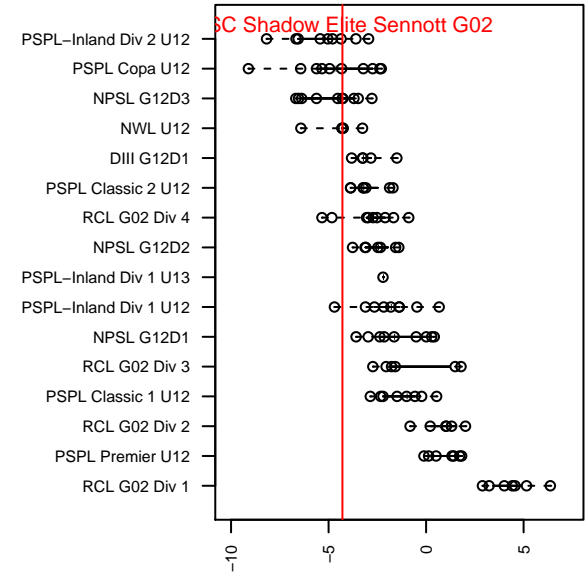

**attack and defense rating
relative to others at age
and all opponents in last 13 months**