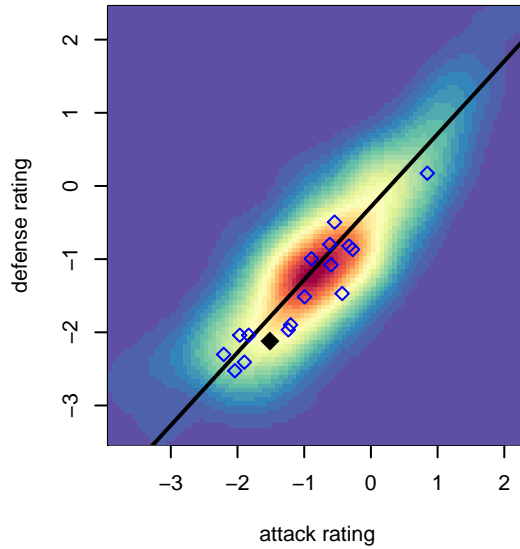

**attack and defense rating
relative to others at age
and all opponents in last 13 months**