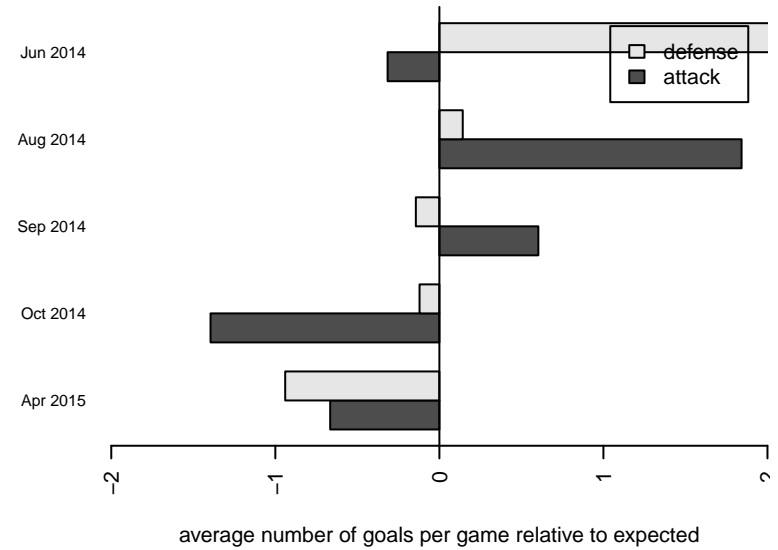

Performance relative to 13 month average