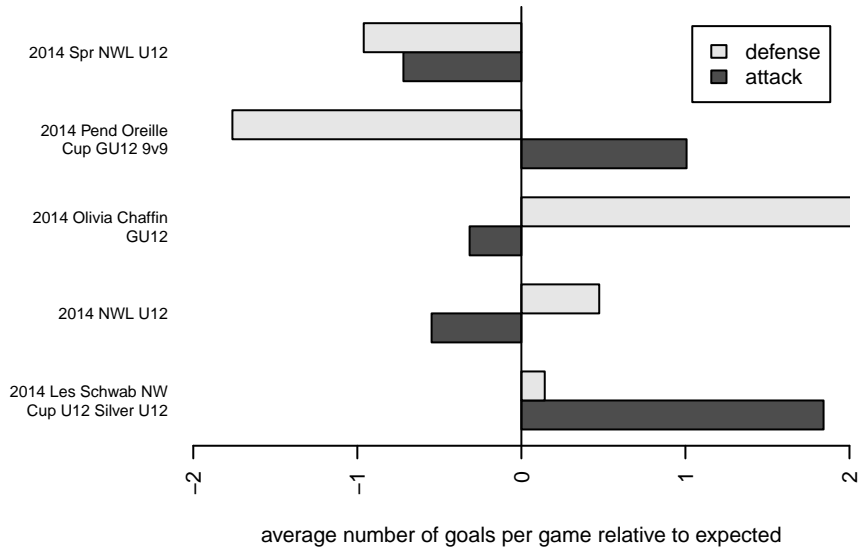

Performance relative to 13 month average