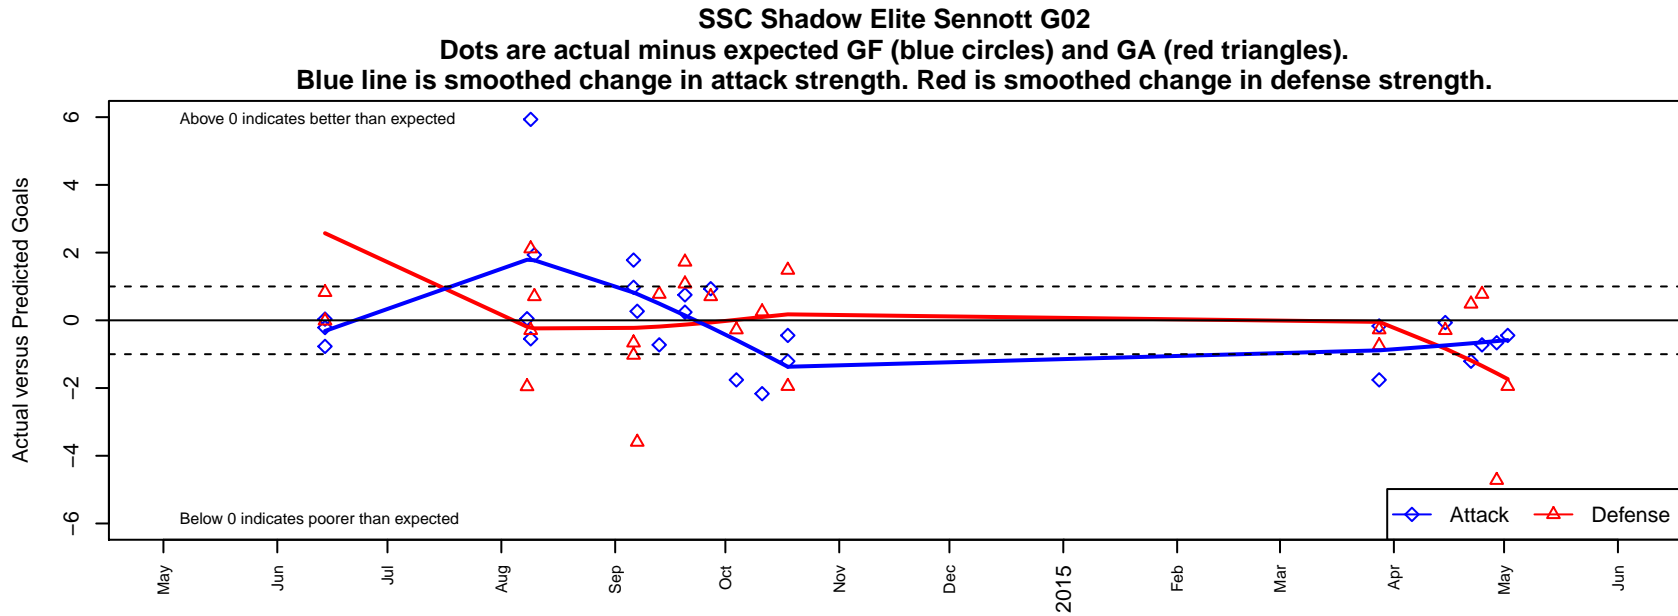

**attack and defense variance (black dot)
relative to other teams
and top 10 in region**

**attack and defense rating
relative to others at age
and all opponents in last 13 months**

SSC Shadow Elite Sennott G02

Spokane SC Shadow
Spokane Valley, WA
G02 total strength=277
attack=0.22 defense=0.12
fall league = NWL U12
spr league = Spr NWL U12

alt names used:
SSC SHADOW ELITE SELECT G02-SENNOTT
GU12 SSC SHADOW ELITE-SENNOTT
Shadow Select Elite-Sennott
Spokane Elite - Sennott
SSC SHADOW ELITE-SENNOTT

Venues played:
2014 Olivia Chaffin GU12
2014 Les Schwab NW Cup U12 Silver U12
2014 Pend Oreille Cup GU12 9v9
2014 NWL U12
2014 Spr NWL U12